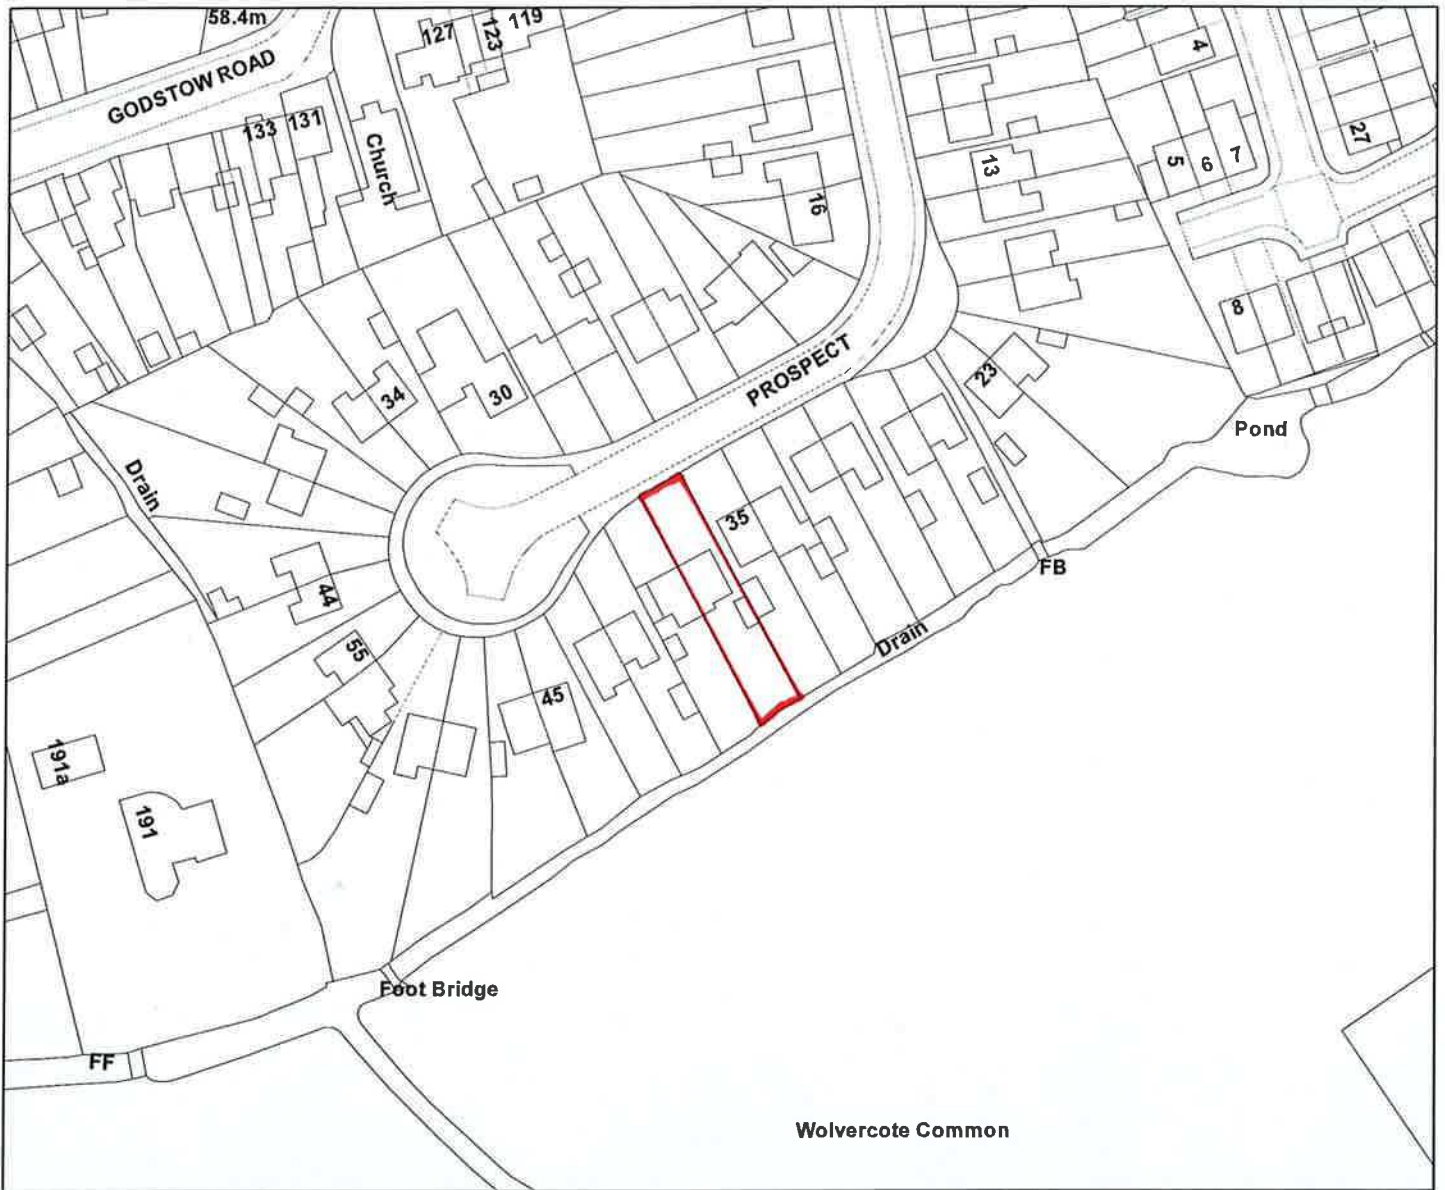

12/02113/FUL

37 Meadow Prospect

Legend

© Crown Copyright and database right 2011. Ordnance Survey 100019348.

Organisation	Oxford City Council
Department	Planning
Comments	
Date	26 September 2012
SLA Number	100019348

Scale: 1:1250

This page is intentionally left blank